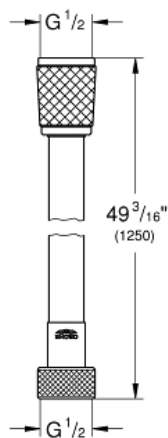

RELEXAFLEX
49" Hose
MODEL # 28150001

Pure Freude
an Wasser

GROHE

Product Description:

**RELEXAFLEX
49" Hose**

Standard Specification:

- 49"
- Smooth surface for easy cleaning
- Tensile strength 500 N
- Pressure resistance up to 5 bar
- Heat resistance 160°F
- AntiFold bend proof
- Universal connection G 1/2" x 1/2"
- **GROHE StarLight** chrome finish

Color:

□ 28150001 StarLight Chrome